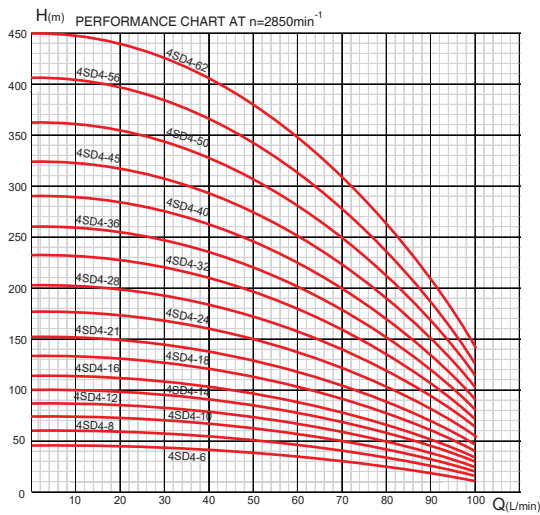

DEEP WELL PUMP

3SD

4SD

available also in 60HZ