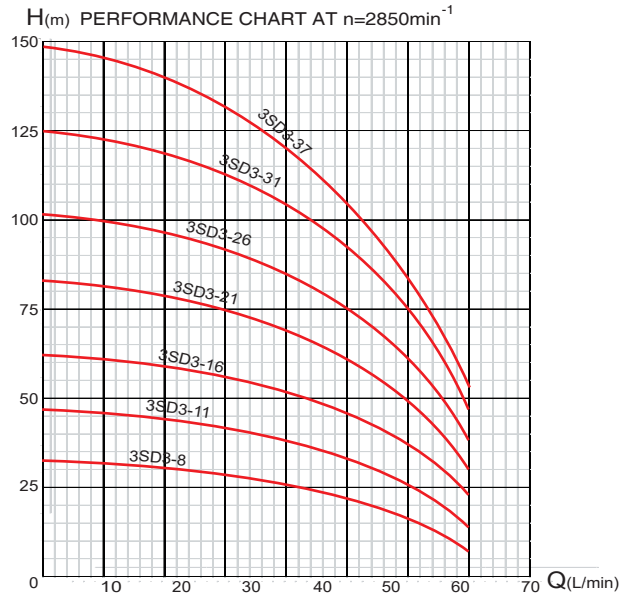

DEEP WELL PUMP

3SD

4SD

available also in 60HZ