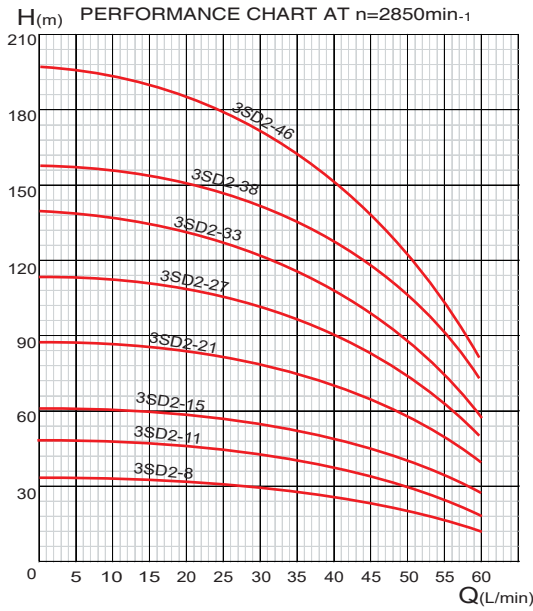

DEEP WELL PUMP

3SD

4SD

available also in 60HZ