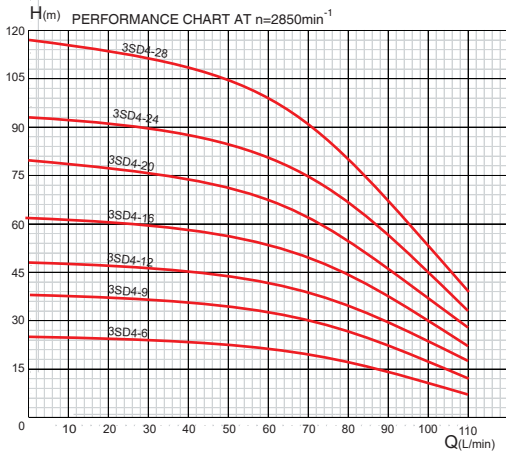

DEEP WELL PUMP

3SD

4SD

available also in 60HZ