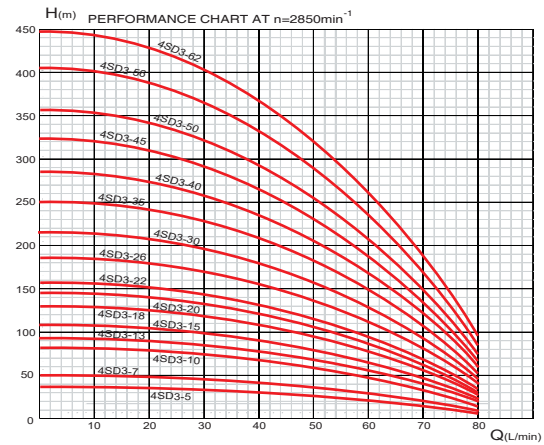

DEEP WELL PUMP

3SD

4SD

available also in 60HZ