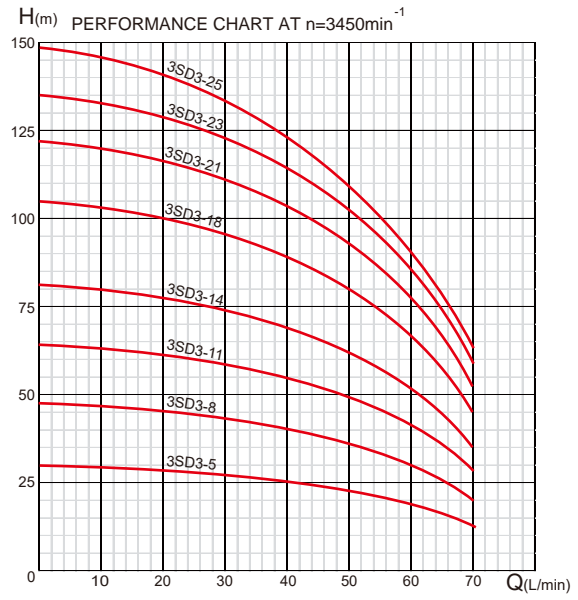

DEEP WELL PUMP

3SD

4SD

available also in 50HZ