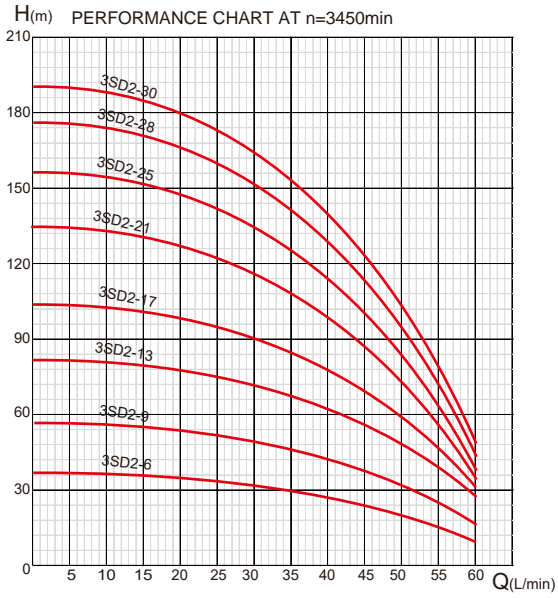

DEEP WELL PUMP

3SD

4SD

available also in 50HZ