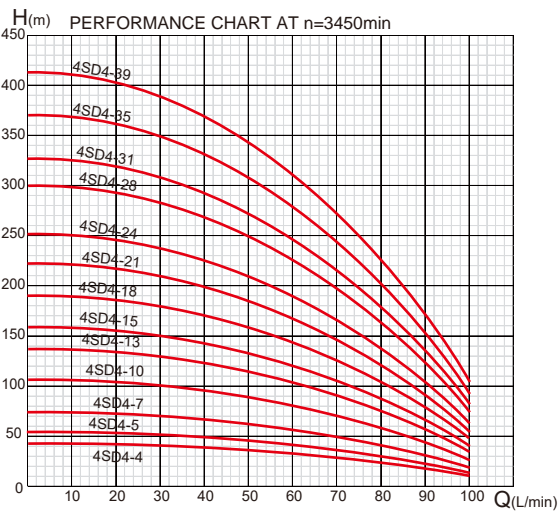

DEEP WELL PUMP

3SD

4SD

available also in 50HZ