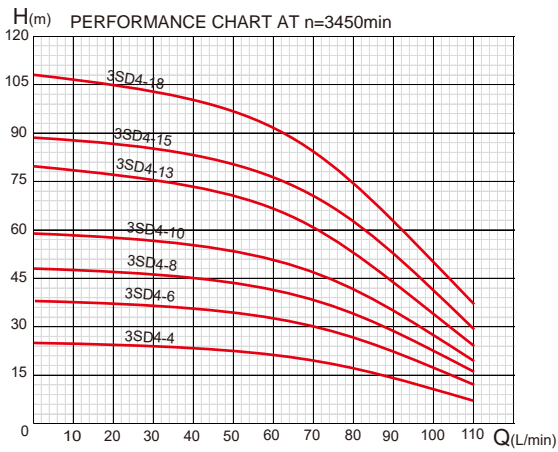

DEEP WELL PUMP

3SD

4SD

available also in 50HZ