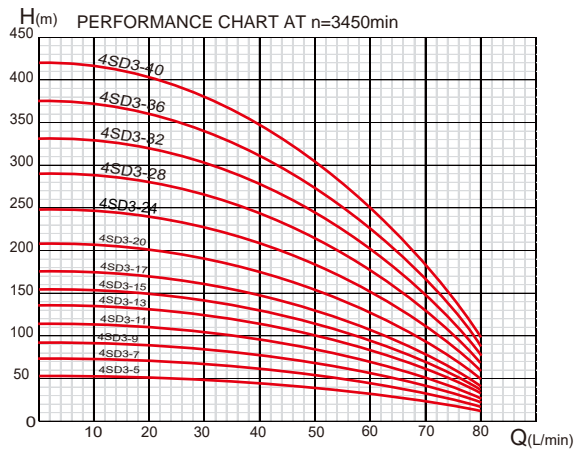

DEEP WELL PUMP

3SD

4SD

available also in 50HZ